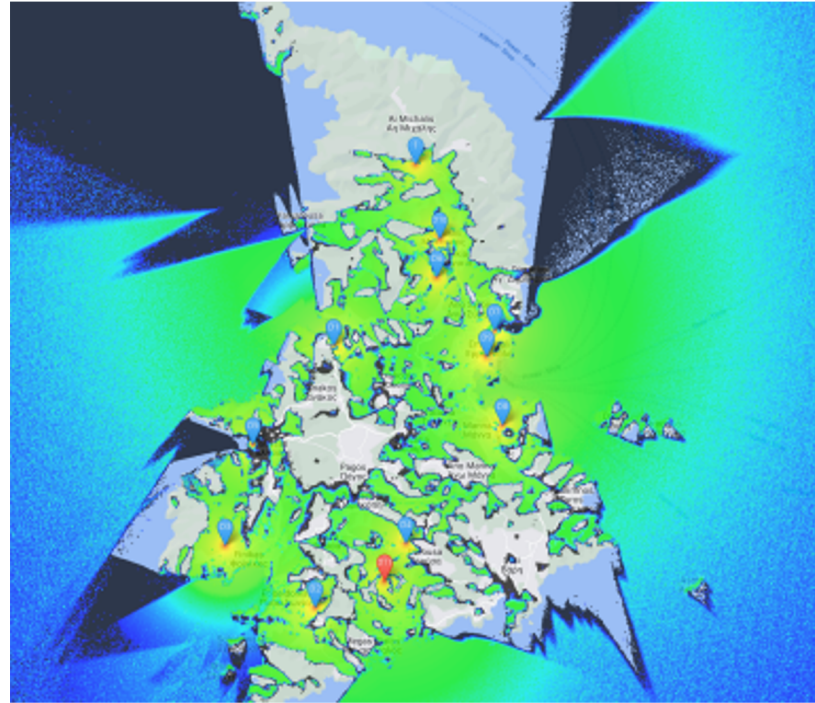

KUDZU

CONNECTIVITY REDEFINED

Elevating LoRaWAN Network Intelligence

In **2015** we set up
the first
production oriented
LoRaWAN network in
Greece

If LoRaWAN aims to be the
first WAN IoT Infrastructure

It will need tools
which did not exist...yet...

LoRaWAN promised to be
an off-the-shelf technology

- / Get a LoRaWAN server
- / Deploy your gateways
- / Install your sensors
- / Enjoy!

Large Scale Infra is **not**
deploy and forget

More issues arise
when **networks become dense**