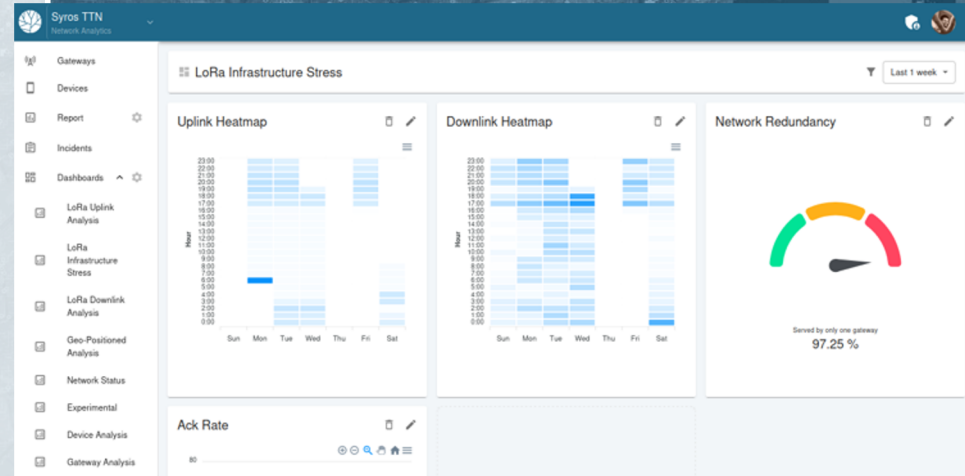

KUDZU Assisted

Network Planning

We do comprehensive simulations
down to the sensor detail

Analyze results **en masse**

Advanced **algorithms and KPIs**
to guide you through the deployment stages

We do comprehensive simulations
down to the sensor detail

Analyze results **en masse**

Advanced **algorithms and KPIs**
to guide you through the deployment stages

KUDZU

Analytics Monitoring

Validate your deployment
within the **first hour of operation**

Design, Install, Validate, Repeat

Focus on what matters the most!

KUDZU

Analytics **Proof of Quality**

Advanced proprietary KPIs measure
the quality of your network 24/7

Tailored analytics and dashboards

Detailed reports
and innovative ranking system