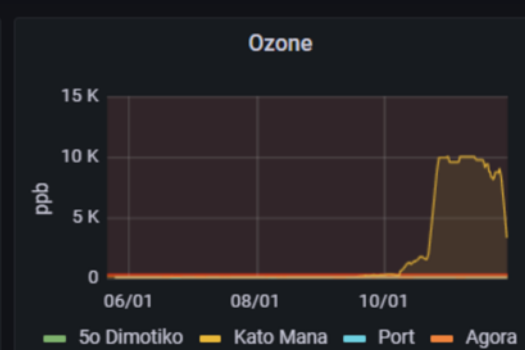

We help measure **12** air quality parameters every **5** minutes.

The data is **publicly accessible** and **free to use**.

KUDZU

CONNECTIVITY REDEFINED

www.kudzu.gr