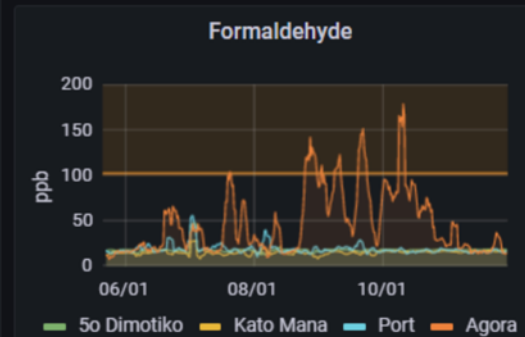

We help measure **12** air quality parameters every **5** minutes.

The data is **publicly accessible** and **free to use**.

KUDZU

CONNECTIVITY REDEFINED

www.kudzu.gr