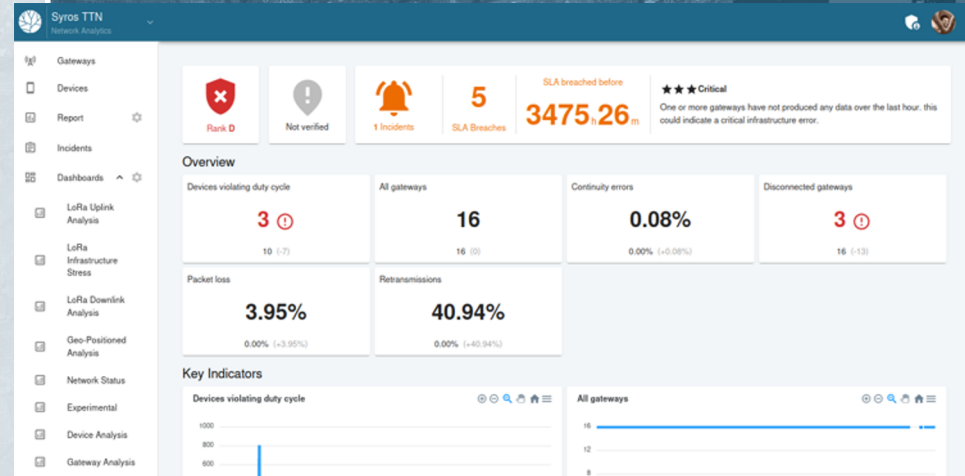

Focus on what matters the most!

KUDZU

Analytics **Proof of Quality**

Advanced proprietary KPIs measure
the quality of your network 24/7

Tailored analytics and dashboards

Detailed reports
and innovative ranking system