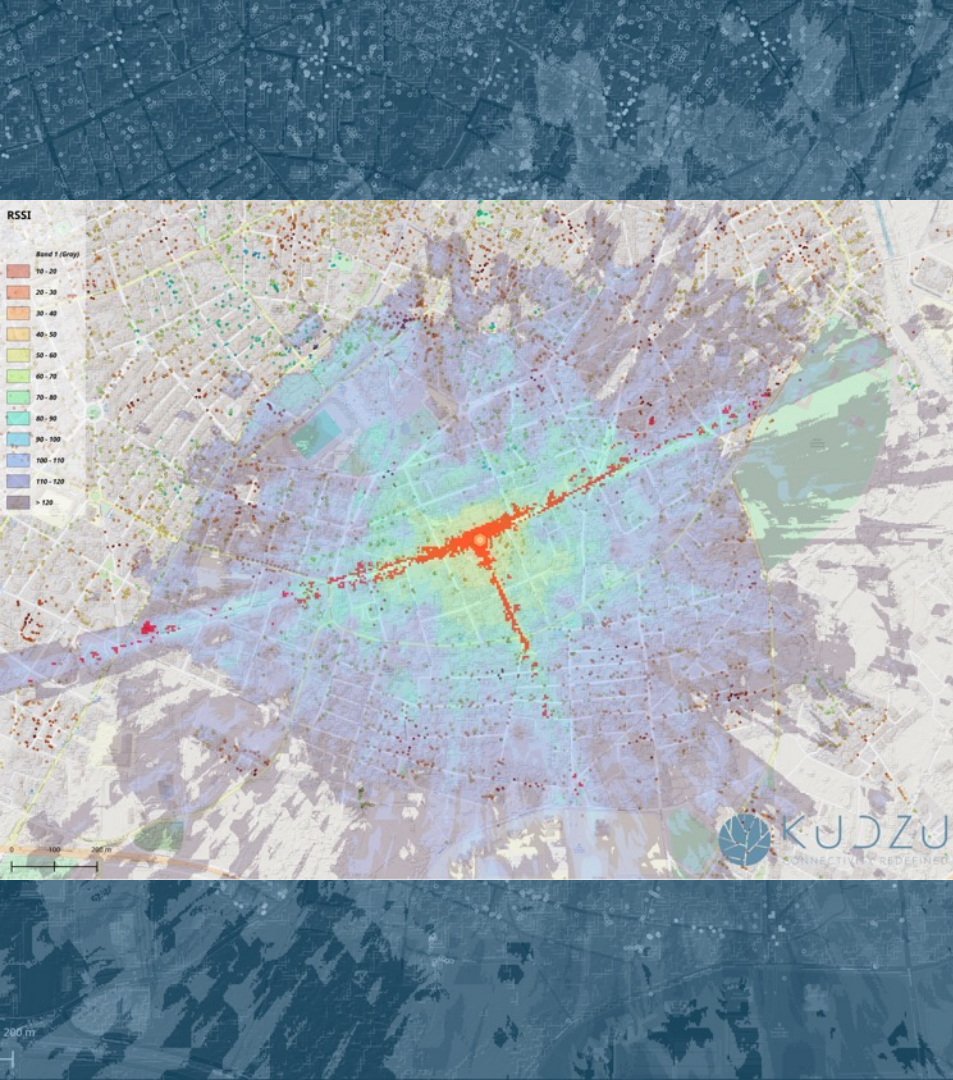

We do comprehensive simulations
down to the sensor detail

Analyze results **en masse**

Advanced **algorithms and KPIs**
to guide you through the deployment stages