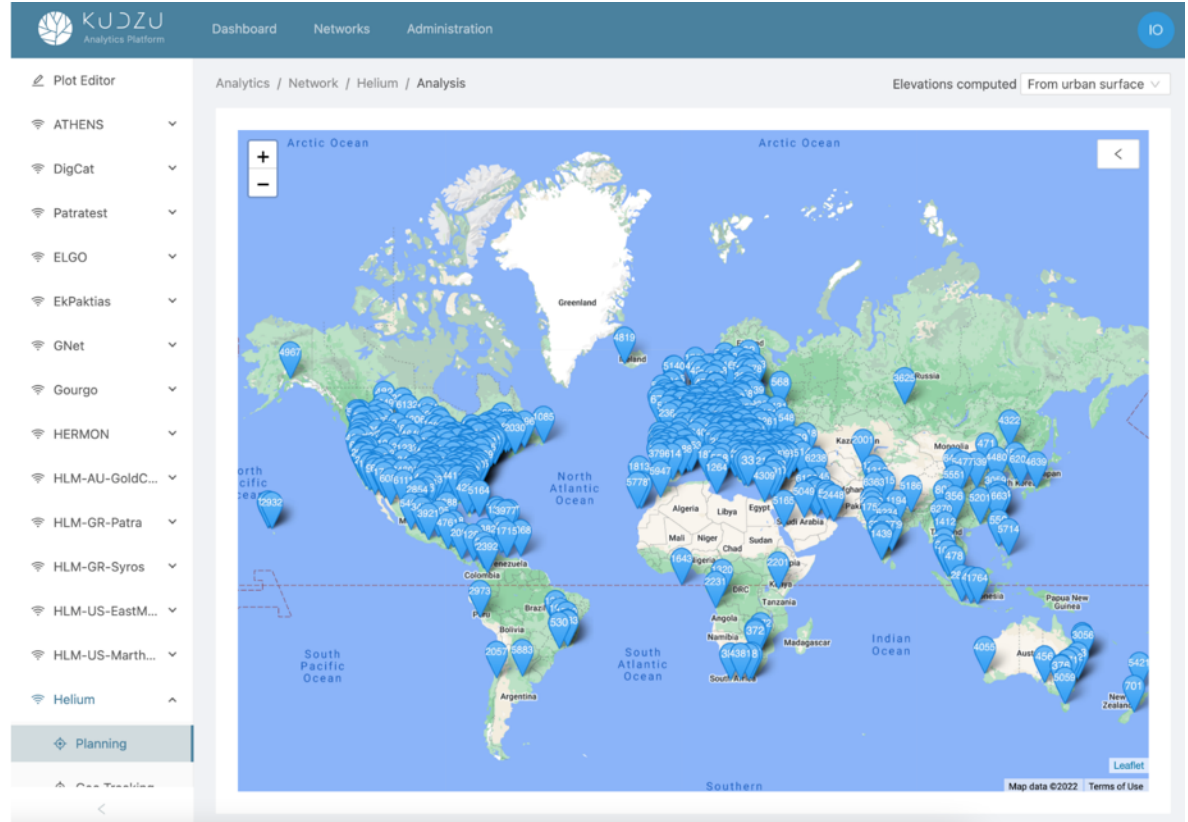

THINK GLOBAL
ACT LOCAL

AND WE DID

>10.000 USERS
>20.000 NODES

WORLDWIDE

But we are here, in a place with a heritage tied to innovation and we
plan to bring this on the surface

We are working in a project which aims to bring **high tech** solutions on traditional **beekeeping** procedures.