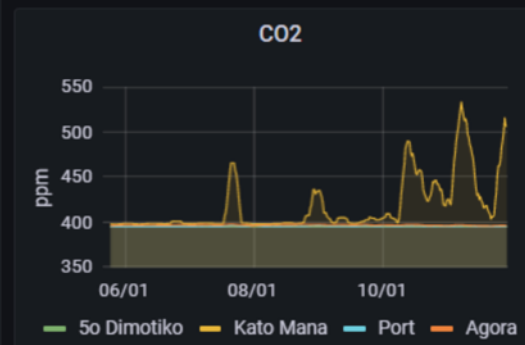

We help measure **12** air quality parameters every **5** minutes.

The data is **publicly accessible** and **free to use**.

KUDZU

CONNECTIVITY REDEFINED

www.kudzu.gr